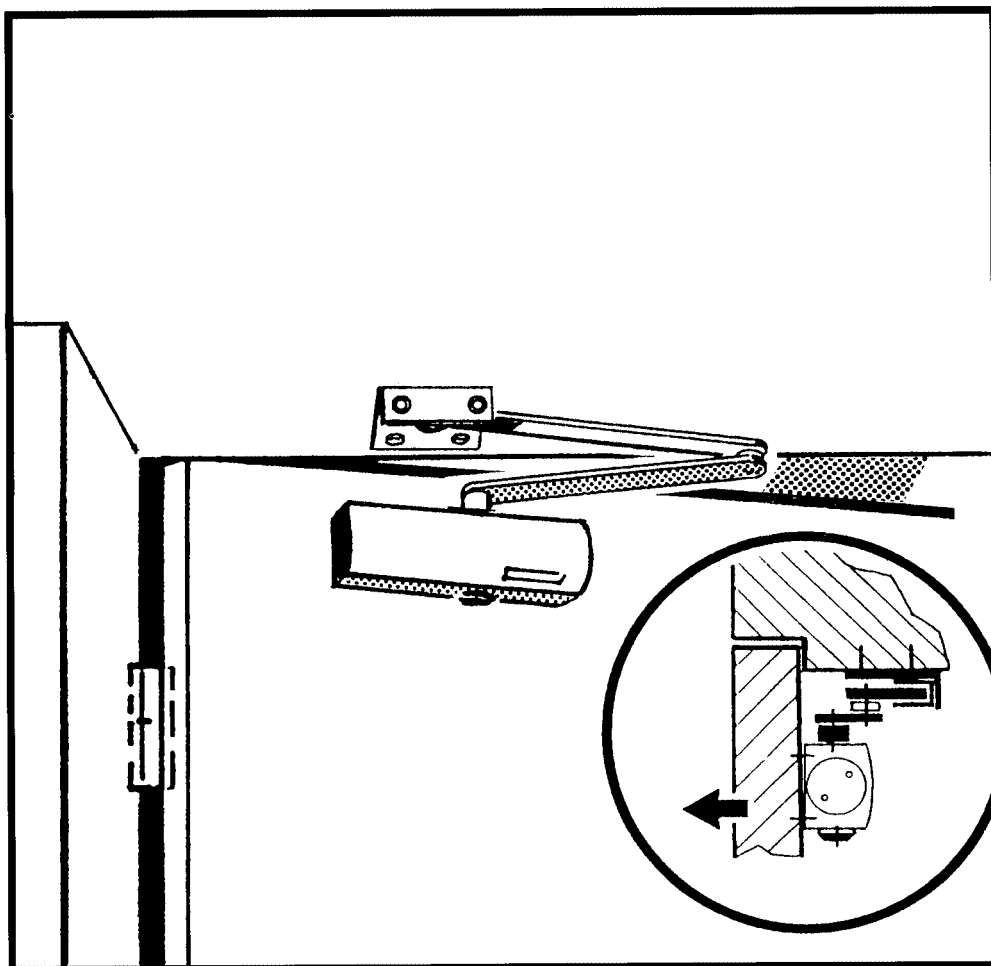

Mounting opposite hinge side/door mount
with parallel arm bracket

Door width to 1100 mm

Size 3/4 to EN 1154

TS 1500 with parallell arm bracket

silver	30090
dark bronze	30091
white RAL 9016	30092
RAL-Colours	-