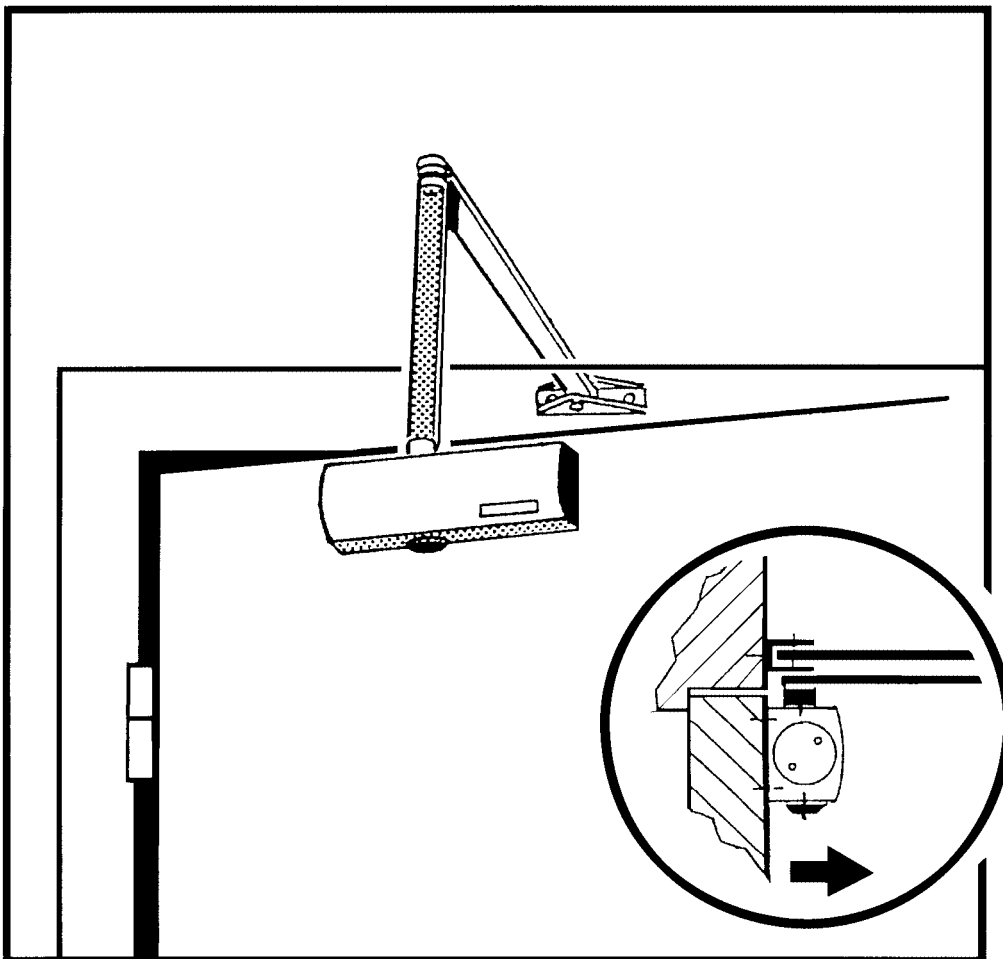

GEZE TS 1500

Mounting hinge side/door mount

Door width to 1100 mm

Size 3/4 to EN 1154

TS 1500

silver	21209
dark bronze	25568
white RAL 9010	76755
white RAL 9016	25569
RAL-Colours	-

Arm

silver	25566
dark bronze	25574
white RAL 9010	31238
white RAL 9016	25575
RAL-Colours	-

Hold open arm

silver	70480
dark bronze	70481
white RAL 9010	76756
white RAL 9016	70482
RAL-Colours	-

GEZE TS 1500

Mounting opposite hinge side/frame mount

Door width to 1100 mm

Size 3/4 to EN 1154

TS 1500

silver	21209
dark bronze	25568
white RAL 9010	76755
white RAL 9016	25569
RAL-Colours	-

Mounting opposite hinge side/door mount
with parallel arm bracket

Door width to 1100 mm

Size 3/4 to EN 1154

TS 1500 with parallell arm bracket

silver	30090
dark bronze	30091
white RAL 9016	30092
RAL-Colours	-