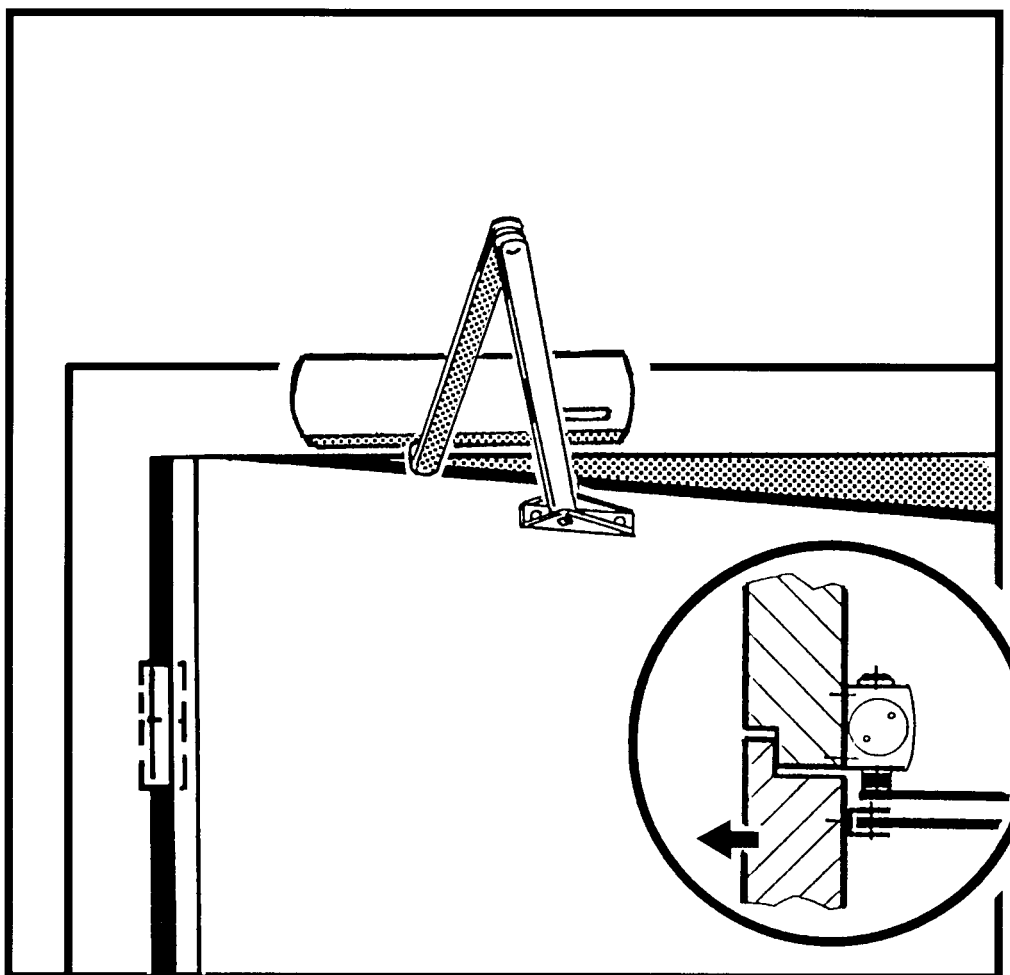

GEZE TS 2000 V

Mounting opposite hinge side/frame mount

Door width to 1250 mm

Size 2/4/5 to EN 1154

TS 2000 V

TS 2000 V

silver	29872
dark bronze	29873
white RAL 9010	31237
white RAL 9016	29874
RAL-Colours	-

Arm

silver	09464
dark bronze	09465
white RAL 9010	31231
white RAL 9016	09466
RAL-Colours	-

Hold open arm

silver	28777
dark bronze	28778
white RAL 9010	31233
white RAL 9016	28779
RAL-Colours	-