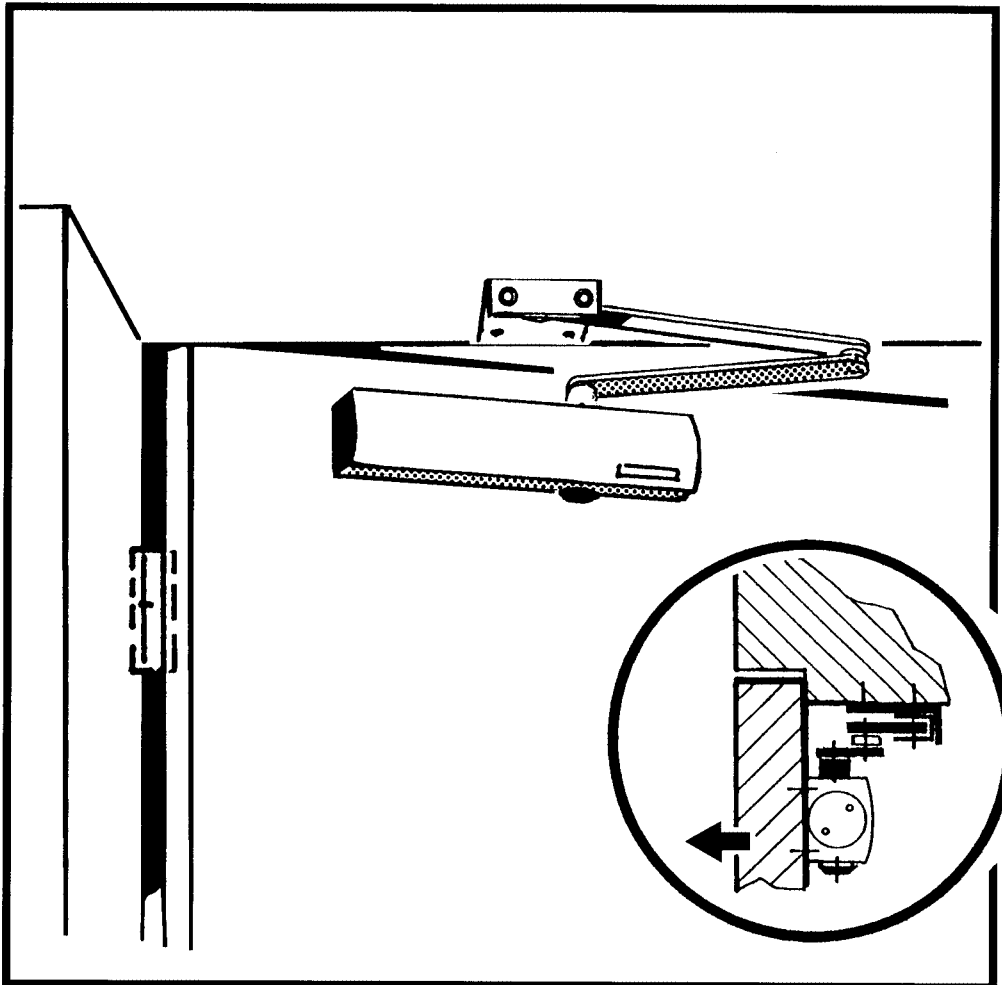

Hold open arm

silver	28777
dark bronze	28778
white RAL 9010	31233
white RAL 9016	28779
RAL-Colours	-

GEZE TS 2000 V

Mounting opposite hinge side/door mount
with parallel arm bracket

Door width to 1250 mm

Size 2/4/5 to EN 1154