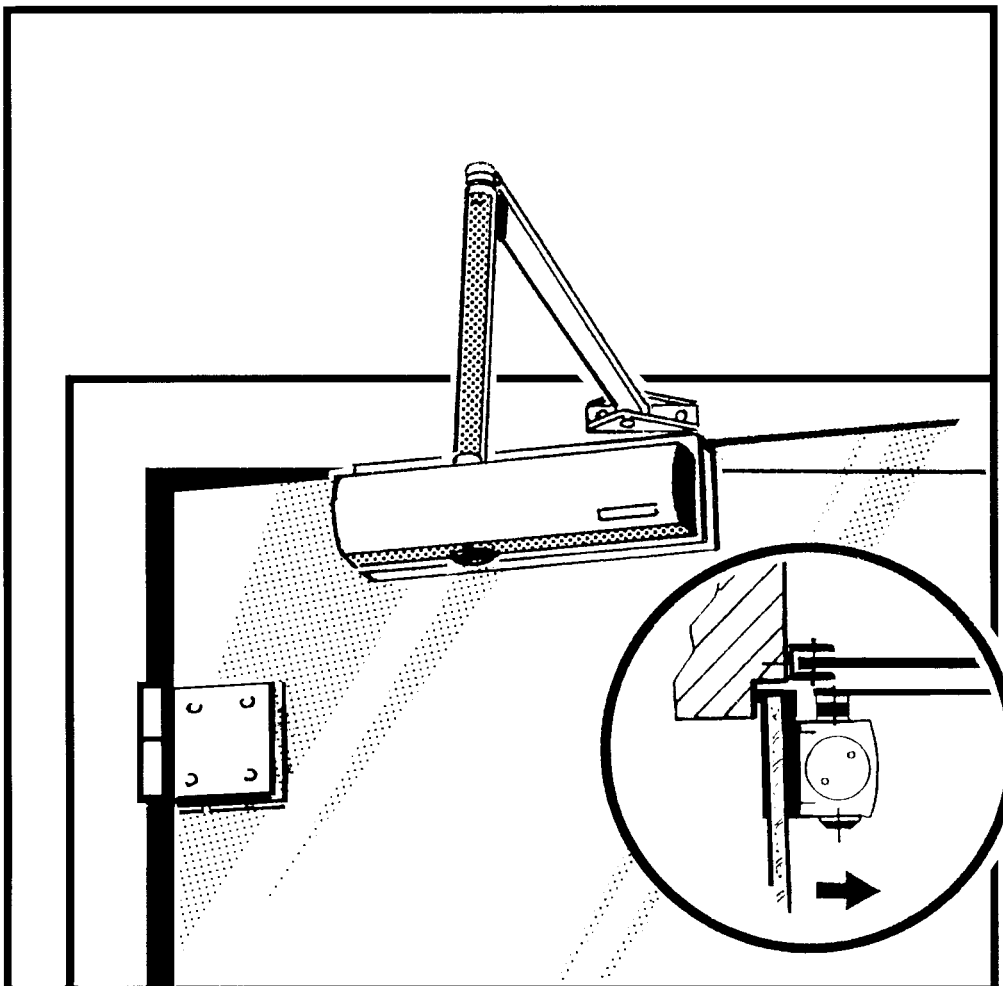

GEZE TS 2000 V

Mounting hinge side/door mount
with clamp plate for glass doors

Door width to 1250 mm

Size 2/4/5 to EN 1154

TS 2000 V

TS 2000 V

silver	29872
dark bronze	29873

Arm

silver	09464
dark bronze	09465

Clamp plate for glass doors

silver	55773
dark bronze	55774