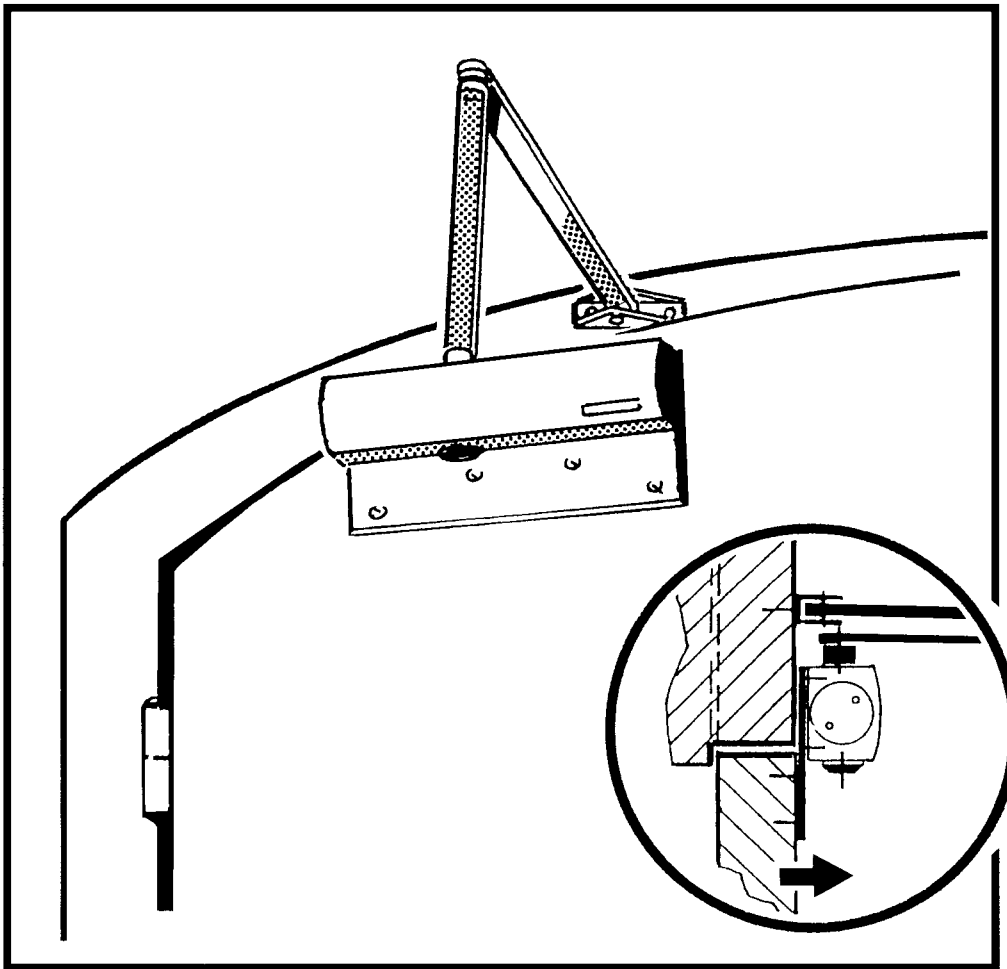

Soffit plate

- silver 55766
- dark bronze 55767

GEZE TS 2000 V

Mounting hinge side/door mount
with drop plate for arch door

Door width to 1250 mm

Size 2/4/5 to EN 1154

TS 2000 V

TS 2000 V