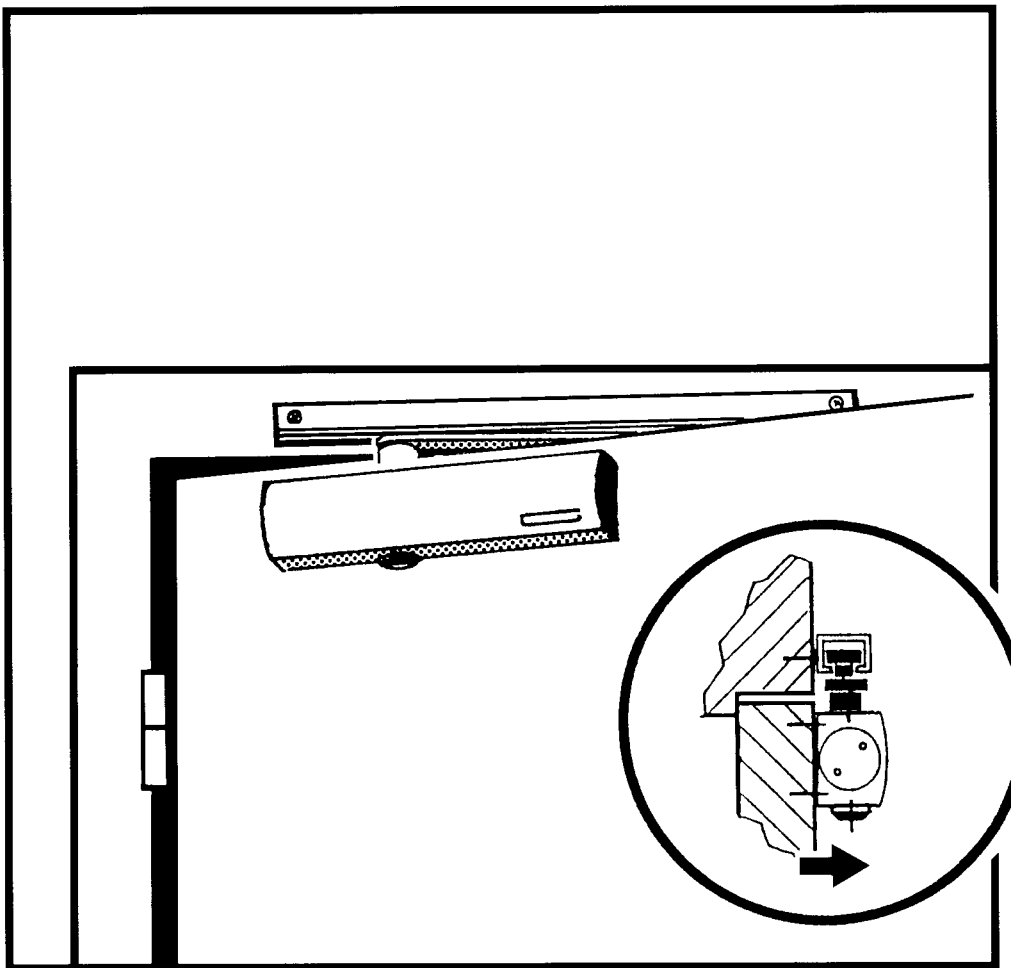

GEZE TS 2000 V

Mounting hinge side/door mount
with guide rail

Door width to 1100 mm

TS 2000 V

TS 2000 V

silver	29872
dark bronze	29873
white RAL 9016	29874
RAL-Colours	-

Guide rail with arm

silver	07565
dark bronze	07566
white RAL 9016	07567
RAL-Colours	-

Note: not suitable for fire doors