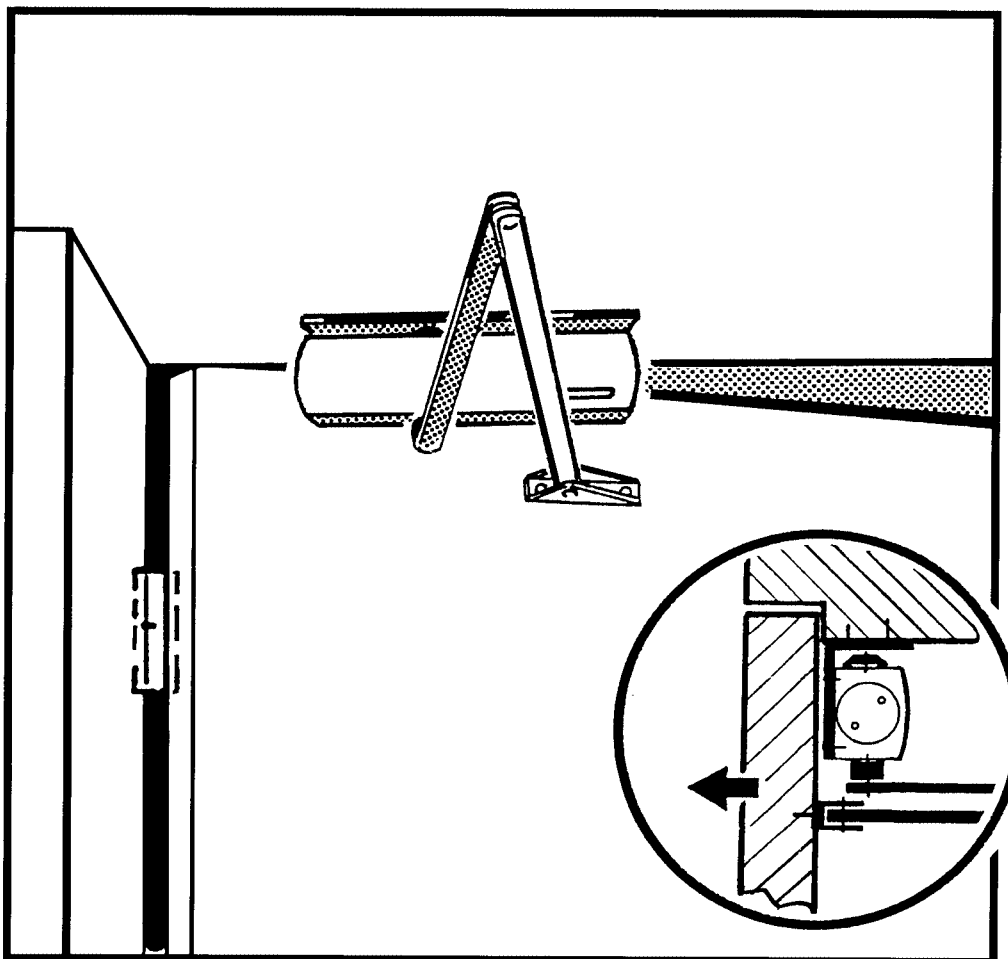

GEZE TS 2000 V

Mounting opposite hinge side/frame mount
with soffit plate

Door width to 1250 mm

Size 2/4/5 to EN 1154

TS 2000 V

TS 2000 V

- silver 29872
- dark bronze 29873

Arm

- silver 09464
- dark bronze 09465

Soffit plate

- silver 55766
- dark bronze 55767