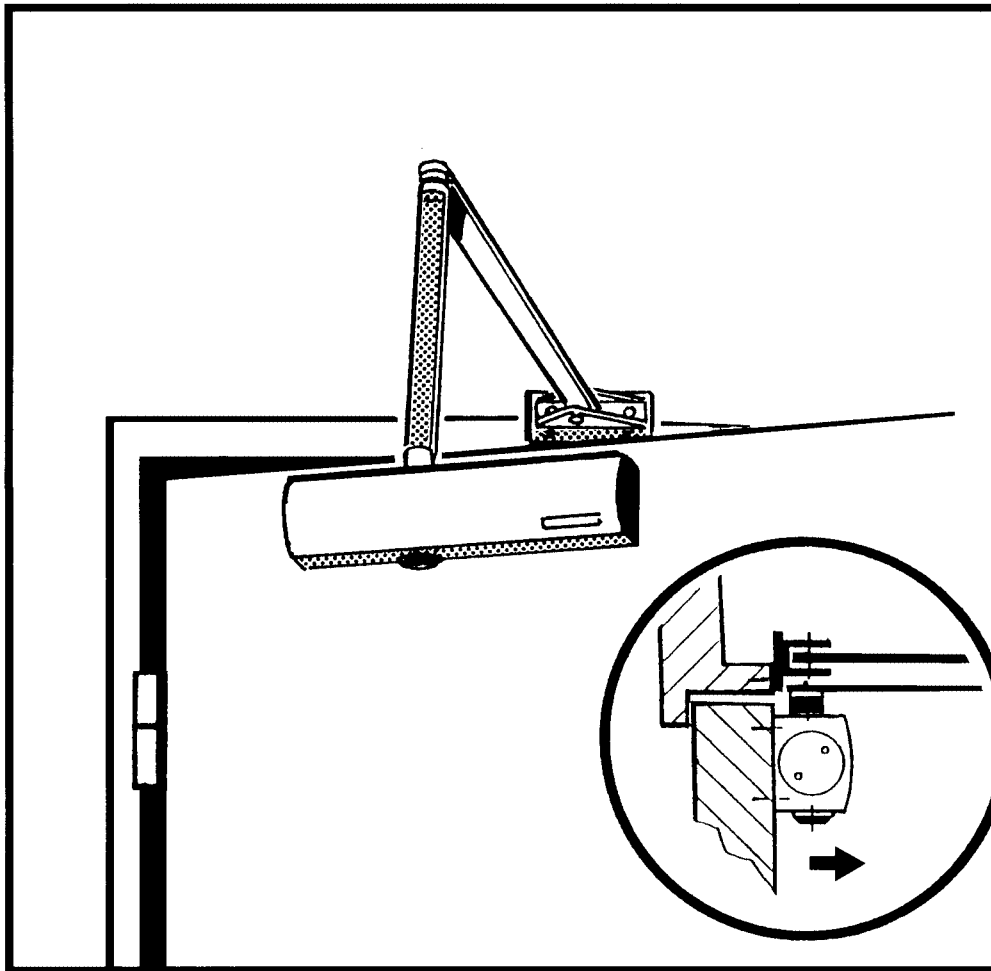

GEZE TS 2000 V

Mounting hinge side/door mount
with guide rail

Door width to 1100 mm

TS 2000 V

TS 2000 V

silver	29872
dark bronze	29873
white RAL 9016	29874
RAL-Colours	-

Guide rail with arm

silver	07565
dark bronze	07566
white RAL 9016	07567
RAL-Colours	-

Note: not suitable for fire doors

GEZE TS 2000 V

Mounting hinge side/door mount
with architrave bracket

Door width to 1250 mm

Size 2/4/5 to EN 1154

TS 2000 V

TS 2000 V

silver	29872
dark bronze	29873