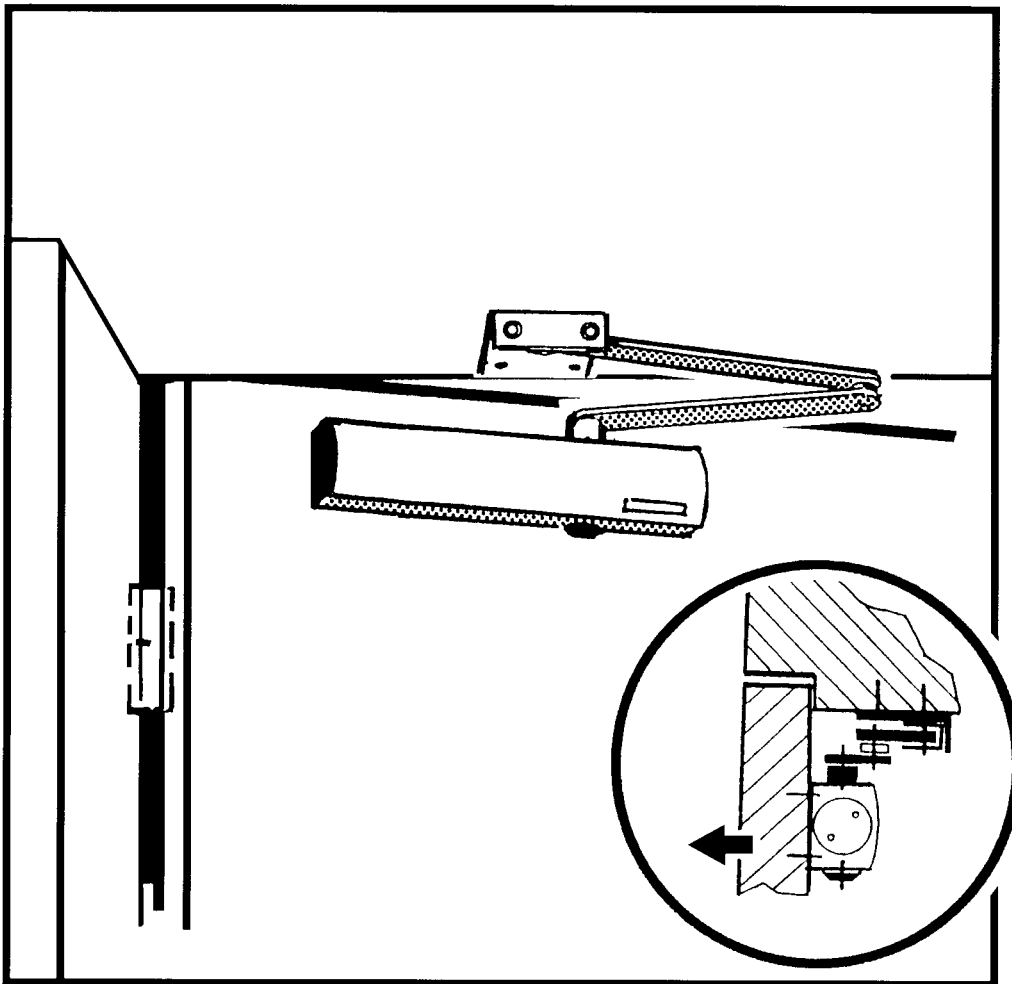

## GEZE TS 4000

Mounting opposite hinge side/door mount  
with parallel arm bracket

Door width to 1400 mm

Size 1 - 6 to EN 1154