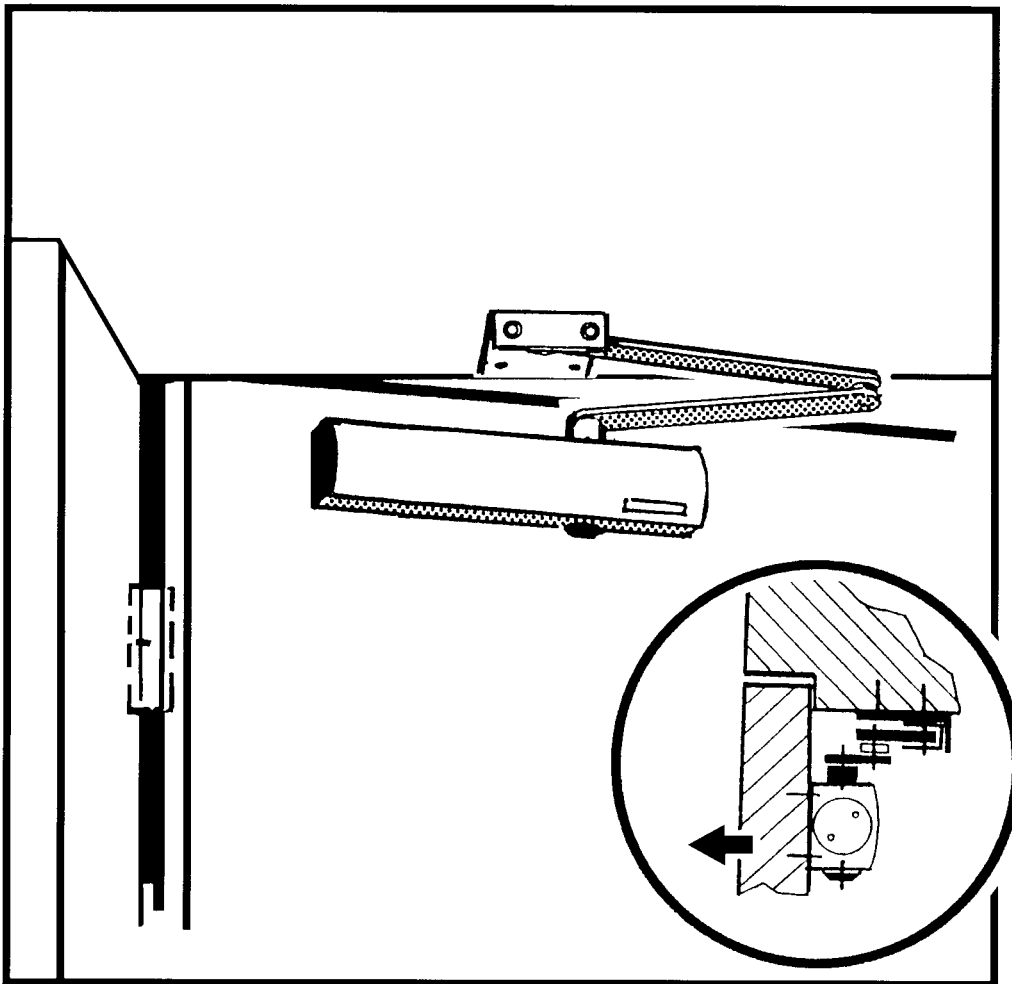

GEZE TS 4000

Mounting opposite hinge side/door mount
with parallel arm bracket

Door width to 1400 mm

Size 1 - 6 to EN 1154

TS 4000

silver	27835
dark bronze	27836

Arm

silver	09464
dark bronze	09465