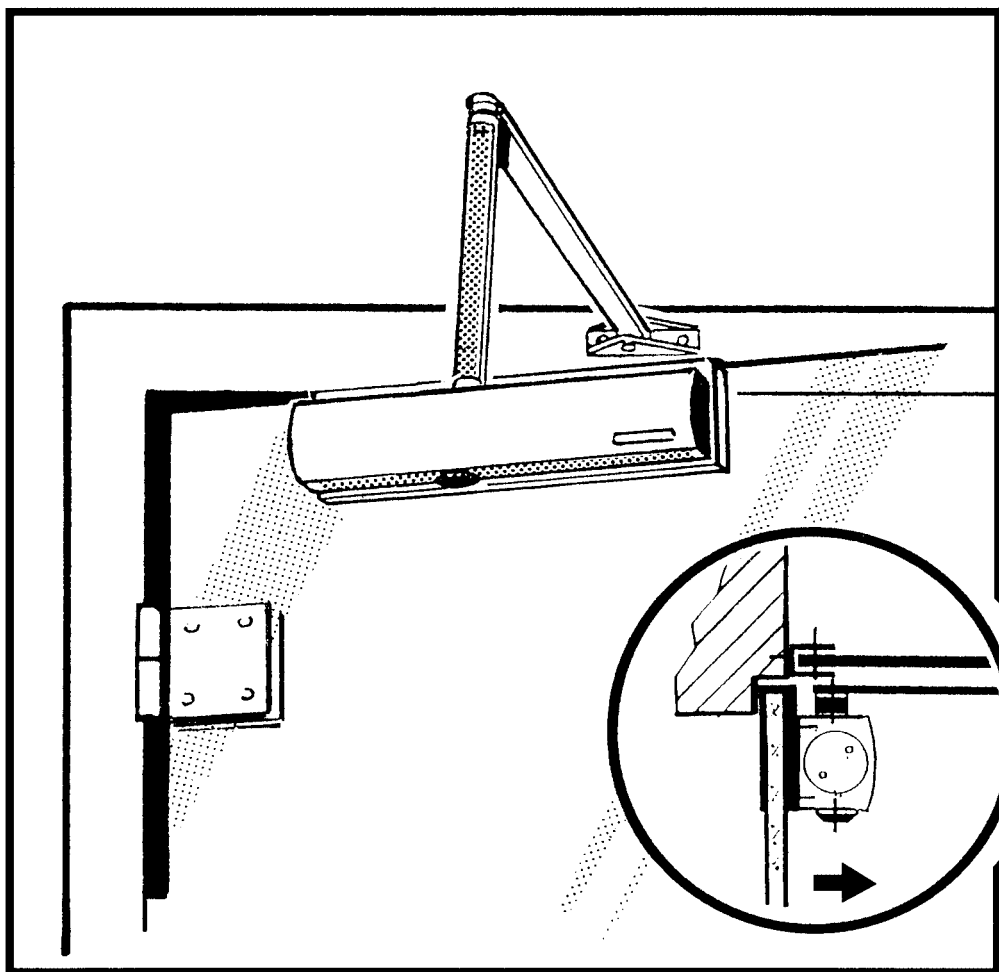

Mounting hinge side/door mount  
with clamp plate for glass doors

Door width to 1400 mm

Size 1 - 6 to EN 1154

**TS 4000**

silver	27835
dark bronze	27836

**Arm**

silver	09464
dark bronze	09465

**Clamp plate for glass doors**