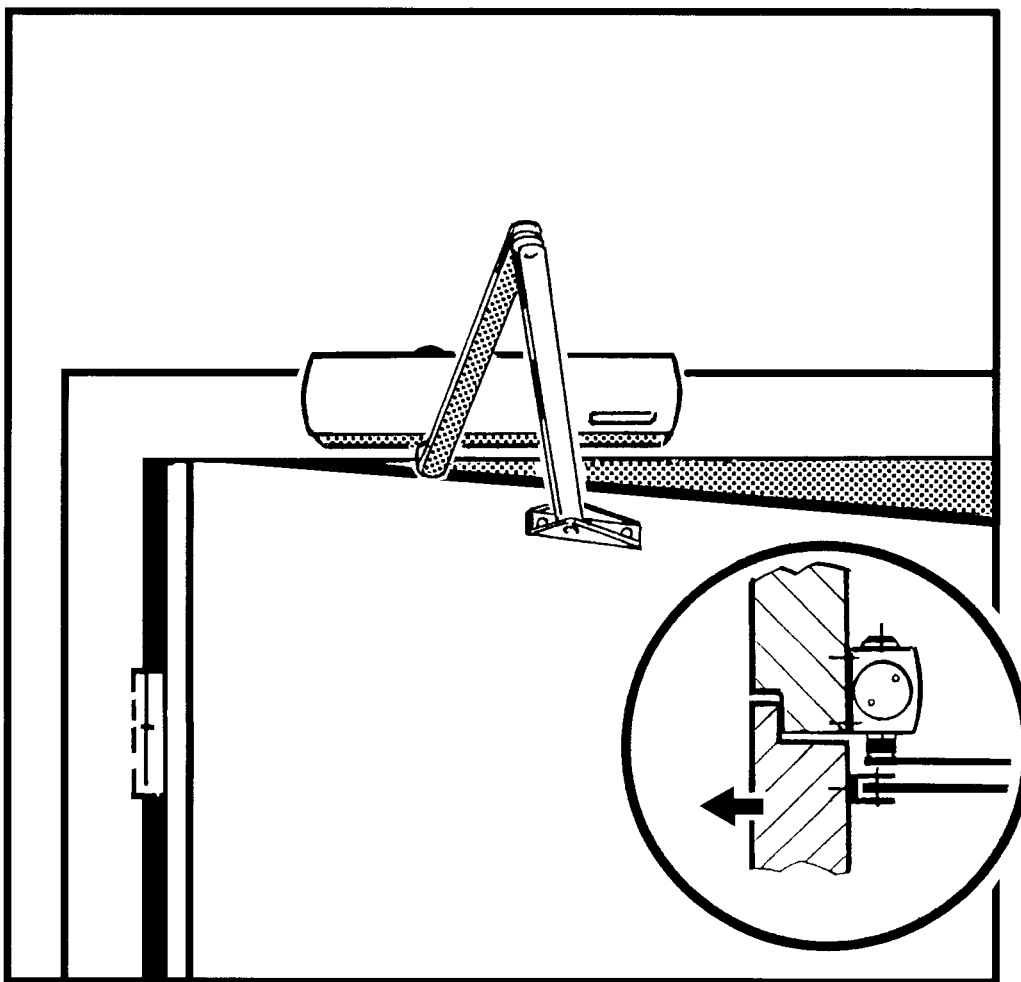

Hold open arm

silver	28777
dark bronze	28778
white RAL 9010	31233
white RAL 9016	28779
RAL-Colours	-

GEZE TS 4000

Mounting opposite hinge side/frame mount

Door width to 1400 mm

Size 1 - 6 to EN 1154

TS 4000