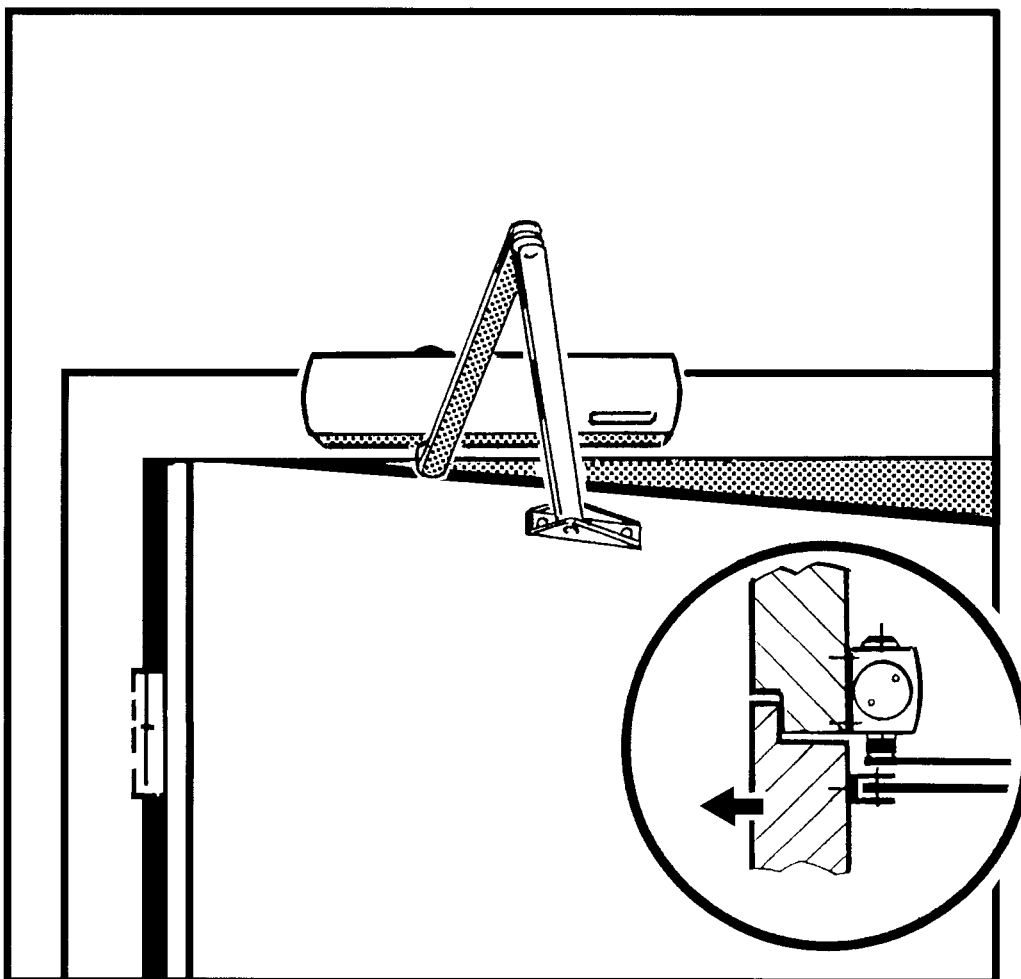

Hold open arm

silver	28777
dark bronze	28778
white RAL 9010	31233
white RAL 9016	28779
RAL-Colours	-

GEZE TS 4000

Mounting opposite hinge side/frame mount

Door width to 1400 mm

Size 1 - 6 to EN 1154

TS 4000