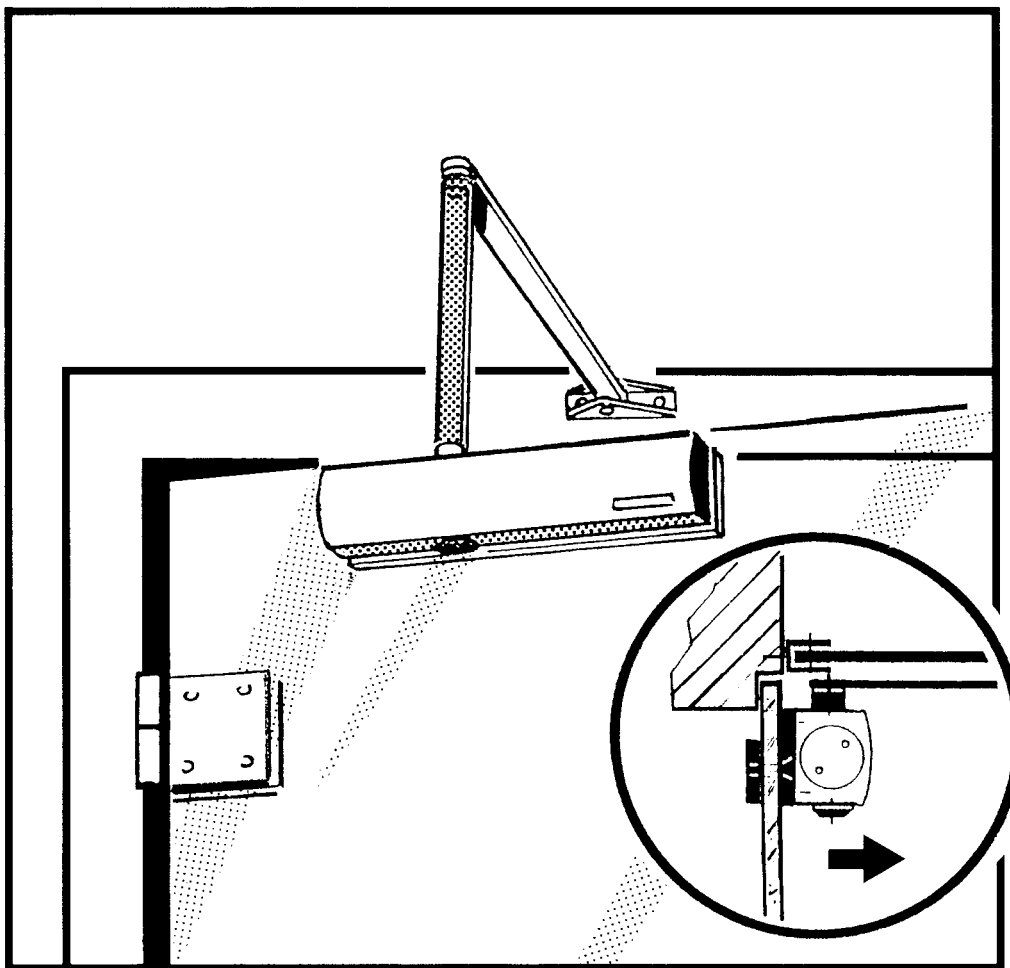

GEZE TS 4000

Mounting hinge side/door mount
with glass door mounting plate

Door width to 1400 mm

Size 1 - 6 to EN 1154

TS 4000

silver	27835
dark bronze	27836
white RAL 9010	31229
white RAL 9016	27837
RAL-Colours	-

Arm

silver	09464
dark bronze	09465
white RAL 9010	31231
white RAL 9016	09466
RAL-Colours	-

Mounting plate for glass doors

silver	07923
dark bronze	07924
white RAL 9010	31228
white RAL 9016	07925
RAL-Colours	-