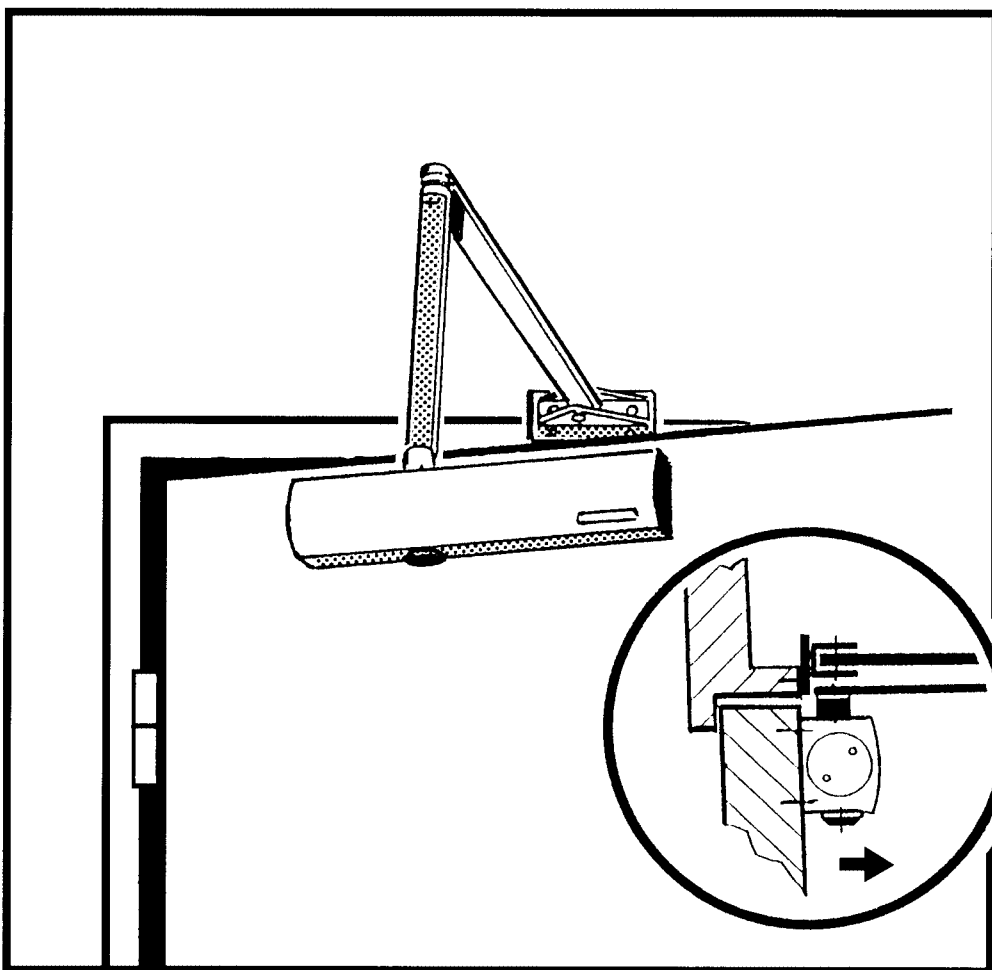

GEZE TS 4000

Mounting hinge side/door mount
with guide rail

Door width to 1250 mm

TS 4000

silver	27835
dark bronze	27836
white RAL 9016	27837
RAL-Colours	-

Guide rail with arm

silver	07565
dark bronze	07566
white RAL 9016	07567
RAL-Colours	-

GEZE TS 4000

Mounting hinge side/door mount
with architrave bracket

Door width to 1400 mm

Size 1 - 6 to EN 1154

TS 4000

silver 27835
dark bronze 27836

Arm

silver 09464
dark bronze 09465