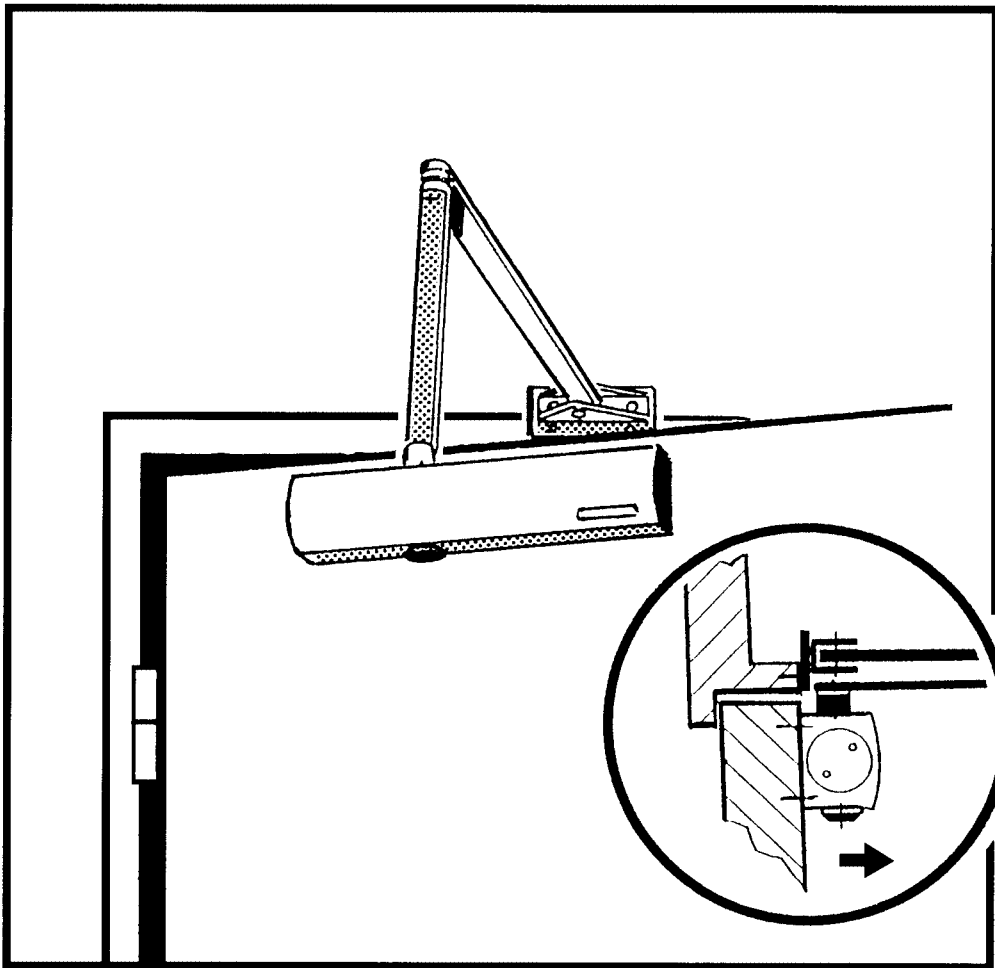

GEZE TS 4000

Mounting hinge side/door mount
with guide rail

Door width to 1250 mm

TS 4000

silver	27835
dark bronze	27836
white RAL 9016	27837
RAL-Colours	-

Guide rail with arm

silver	07565
dark bronze	07566
white RAL 9016	07567
RAL-Colours	-

GEZE TS 4000

Mounting hinge side/door mount
with architrave bracket

Door width to 1400 mm

Size 1 - 6 to EN 1154

TS 4000

silver 27835
dark bronze 27836

Arm

silver 09464
dark bronze 09465