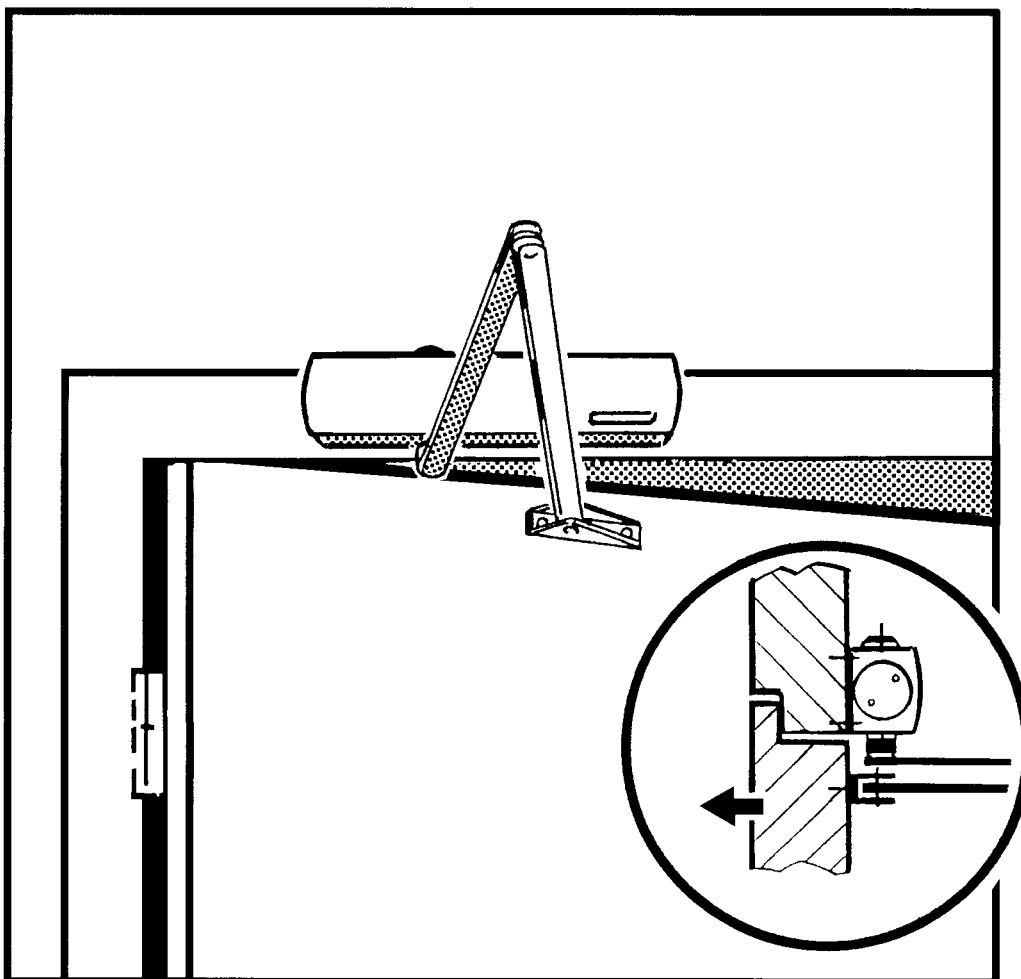

## GEZE TS 4000

Mounting opposite hinge side/frame mount

Door width to 1400 mm

Size 1 - 6 to EN 1154

TS 4000