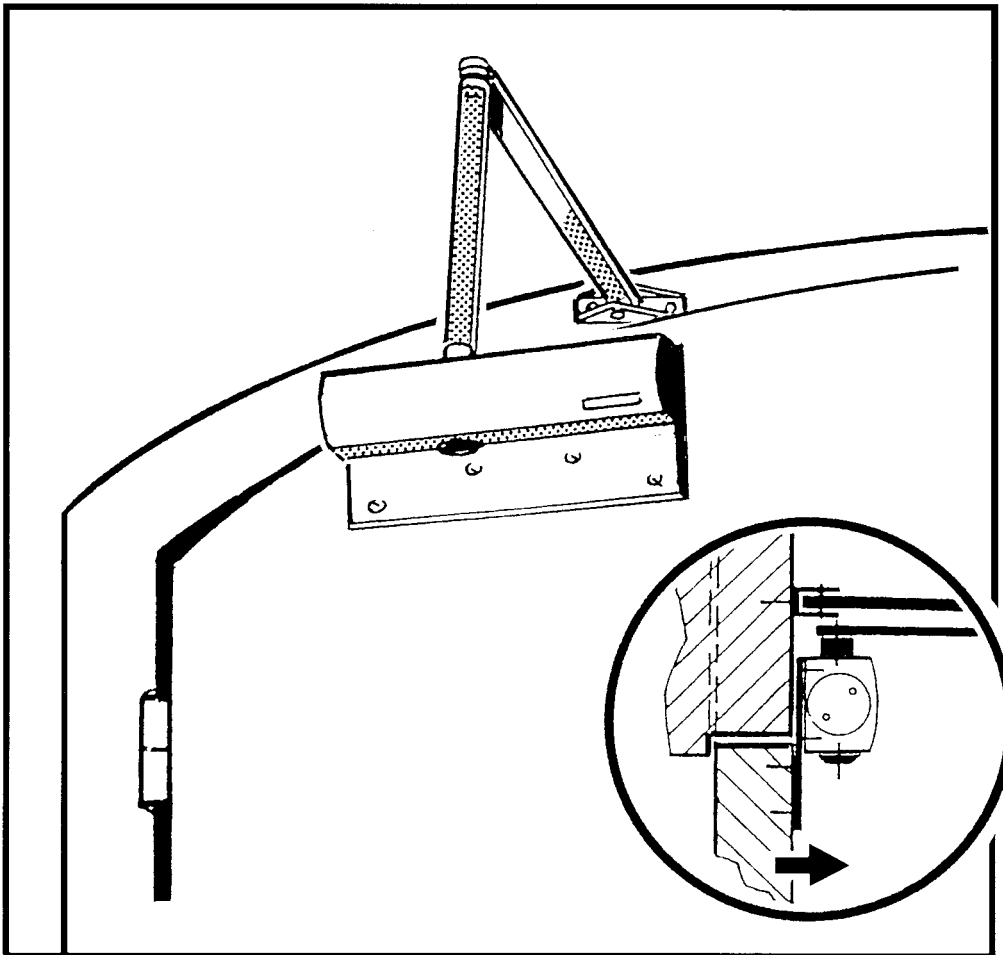

GEZE TS 4000

Mounting hinge side/door mount
with drop plate for arch door

Door width to 1400 mm

Size 1 - 6 to EN 1154

TS 4000

silver 27835
dark bronze 27836

Arm

silver 09464
dark bronze 09465

Arch door drop plate

silver 58782
dark bronze 58783