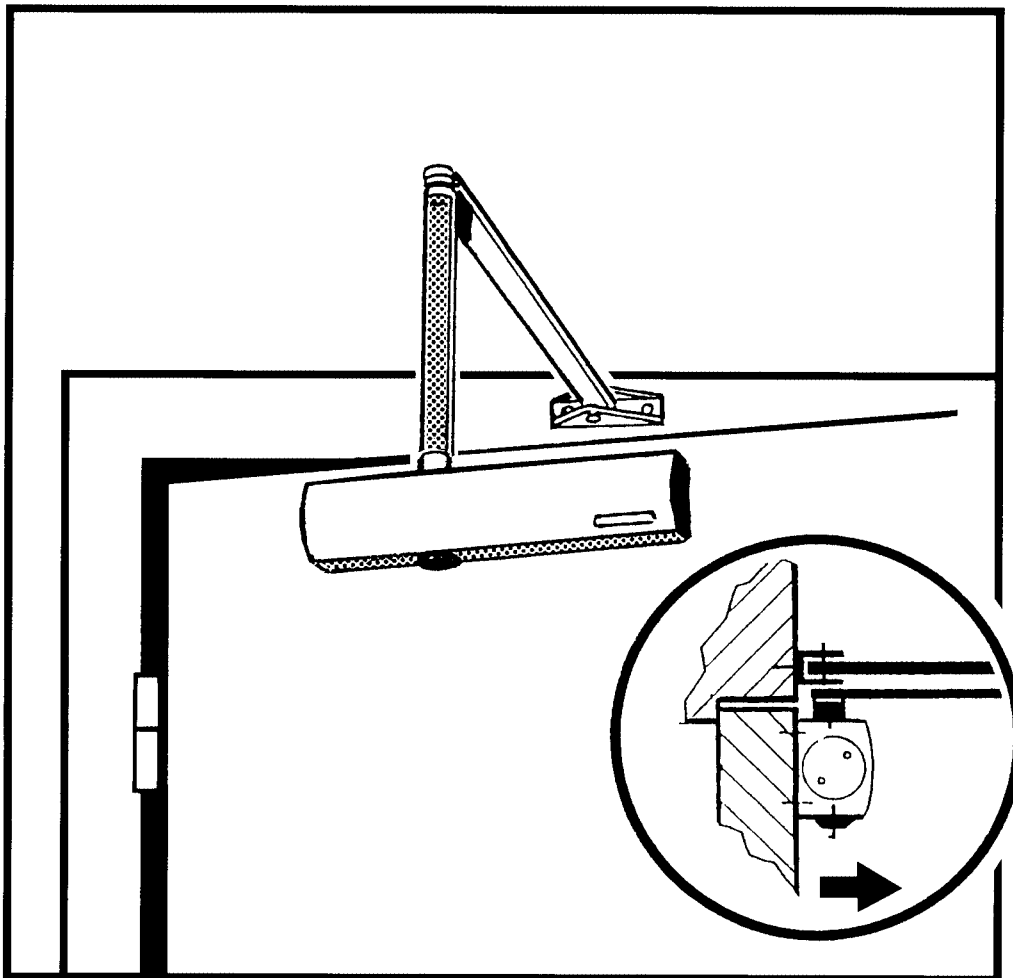

## GEZE TS 4000

Mounting hinge side/door mount

Door width to 1400 mm

Size 1 - 6 to EN 1154 A