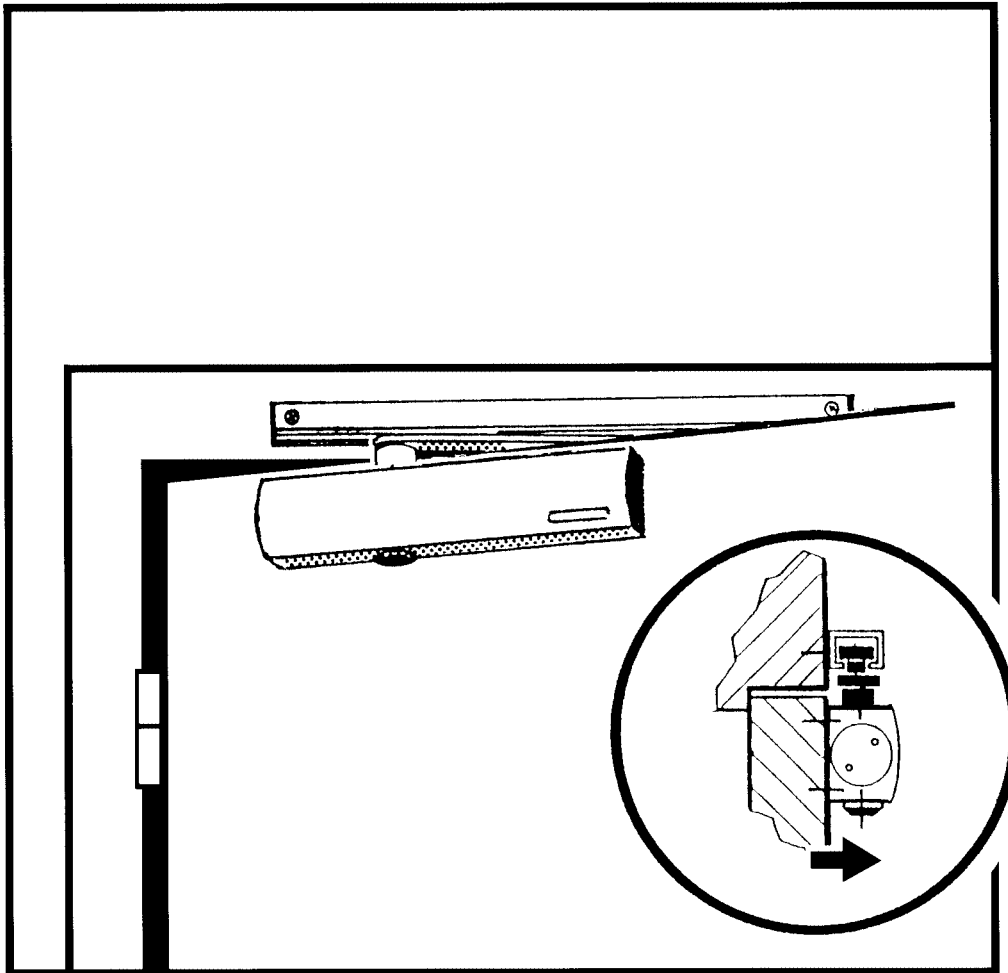

GEZE TS 4000

Mounting hinge side/door mount
with guide rail

Door width to 1250 mm

TS 4000

silver	27835
dark bronze	27836
white RAL 9016	27837
RAL-Colours	-

Guide rail with arm

silver	07565
dark bronze	07566
white RAL 9016	07567
RAL-Colours	-