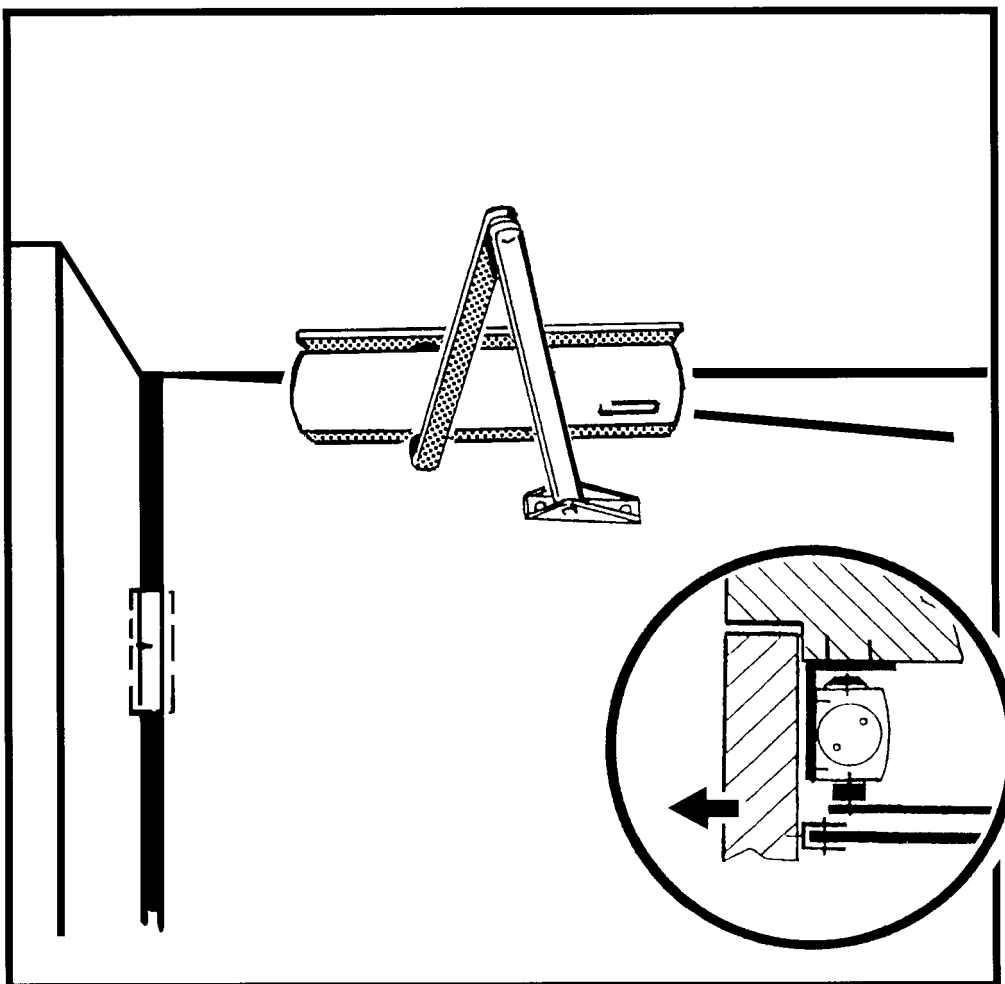

Parallel arm bracket

silver	53318
dark bronze	53319

GEZE TS 4000

Mounting opposite hinge side/frame mount
with soffit bracket

Door width to 1400 mm

Size 1 - 6 to EN 1154

TS 4000

- silver 27835
- dark bronze 27836