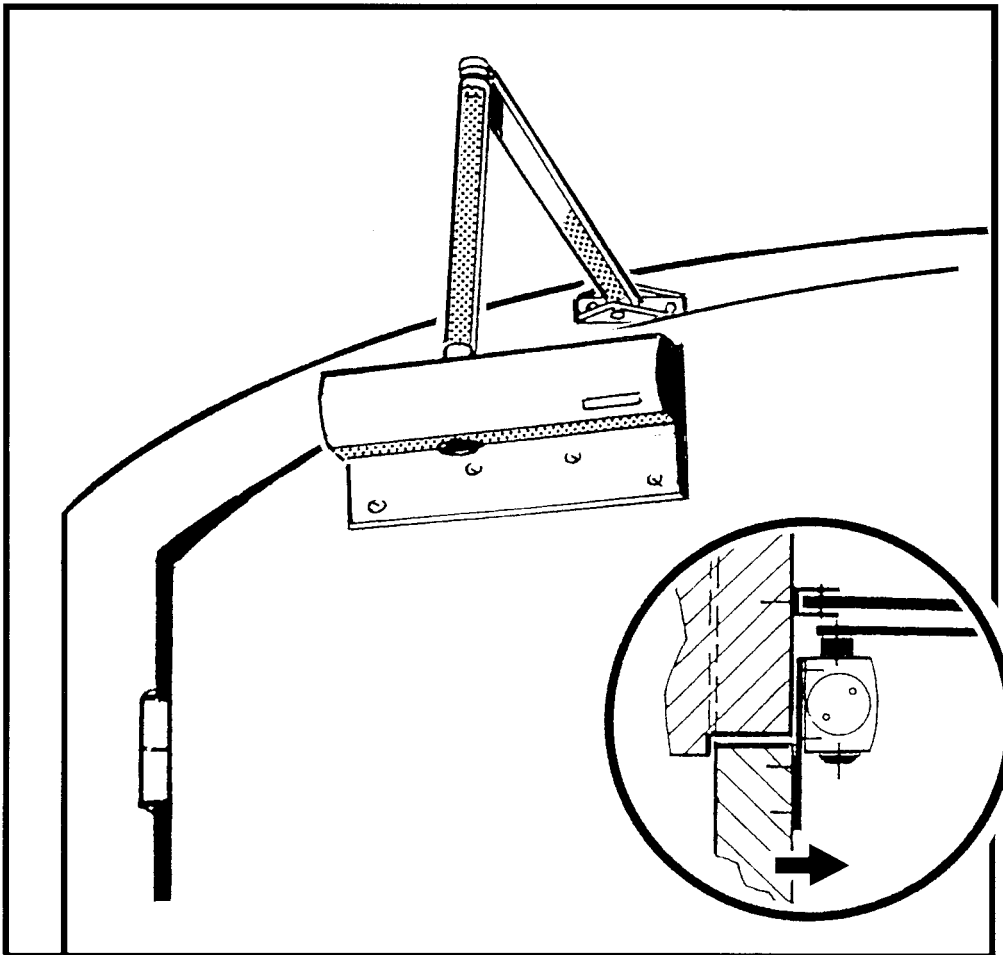

Arm

silver 09464
dark bronze 09465

Soffit bracket

silver 49240
dark bronze 52352

GEZE TS 4000

Mounting hinge side/door mount
with drop plate for arch door

Door width to 1400 mm

Size 1 - 6 to EN 1154