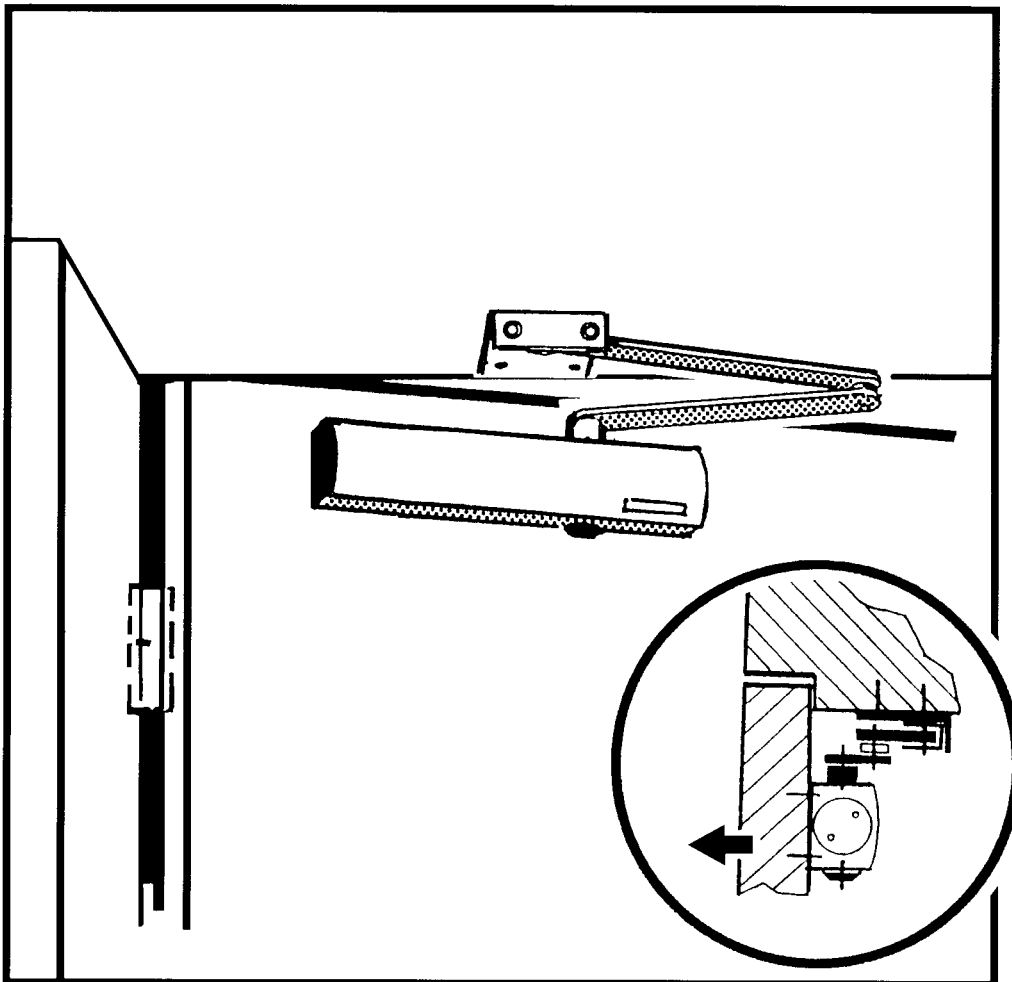

GEZE TS 4000

Mounting opposite hinge side/door mount
with parallel arm bracket

Door width to 1400 mm

Size 1 - 6 to EN 1154

TS 4000

silver	27835
dark bronze	27836

Arm

silver	09464
dark bronze	09465