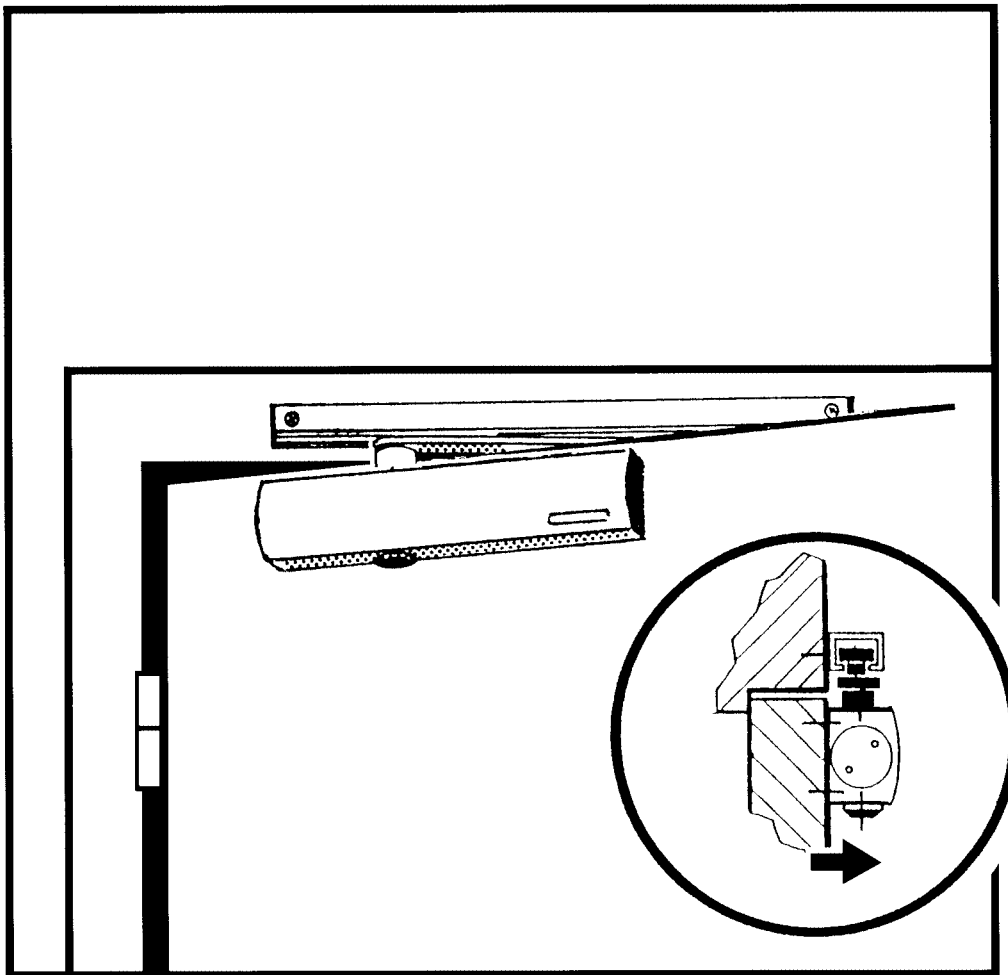

## GEZE TS 4000

Mounting hinge side/door mount  
with guide rail

Door width to 1250 mm