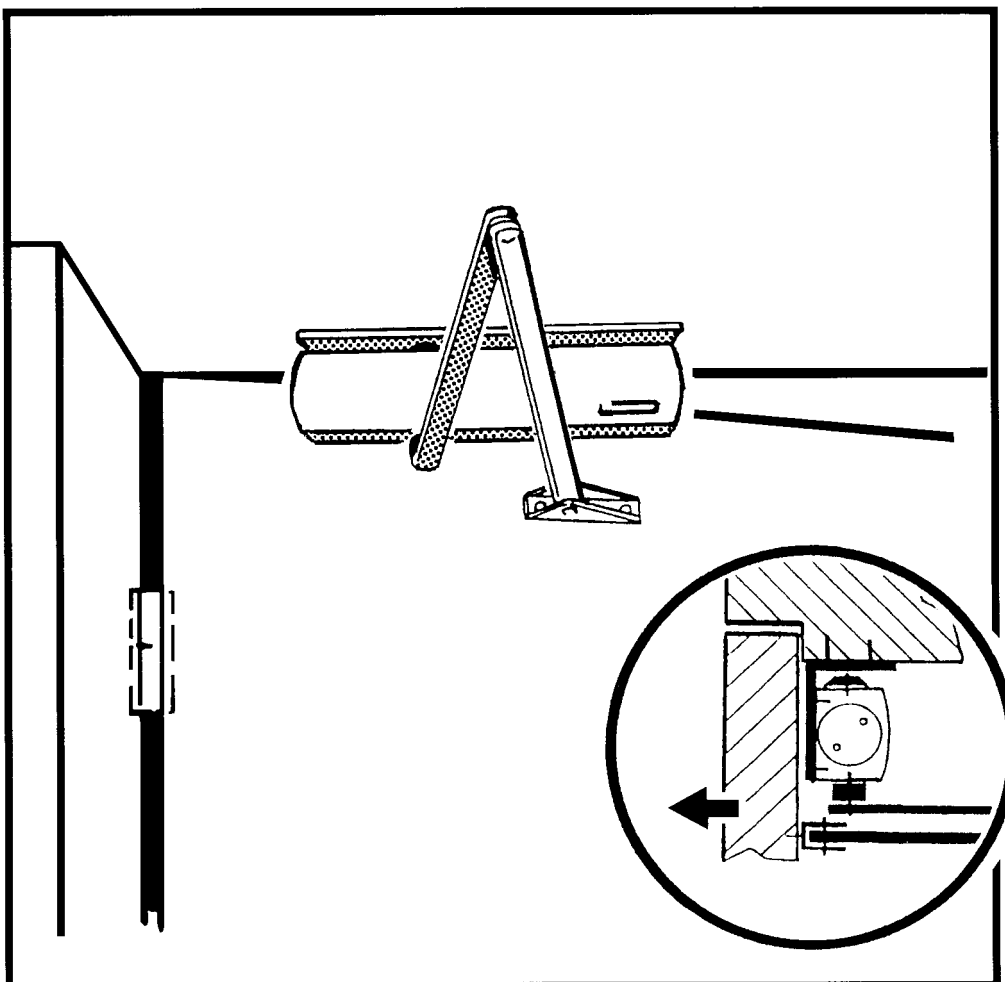

### Parallel arm bracket

silver	53318
dark bronze	53319

**GEZE TS 4000**

Mounting opposite hinge side/frame mount  
with soffit bracket

Door width to 1400 mm

Size 1 - 6 to EN 1154

**TS 4000**

- silver 27835
- dark bronze 27836