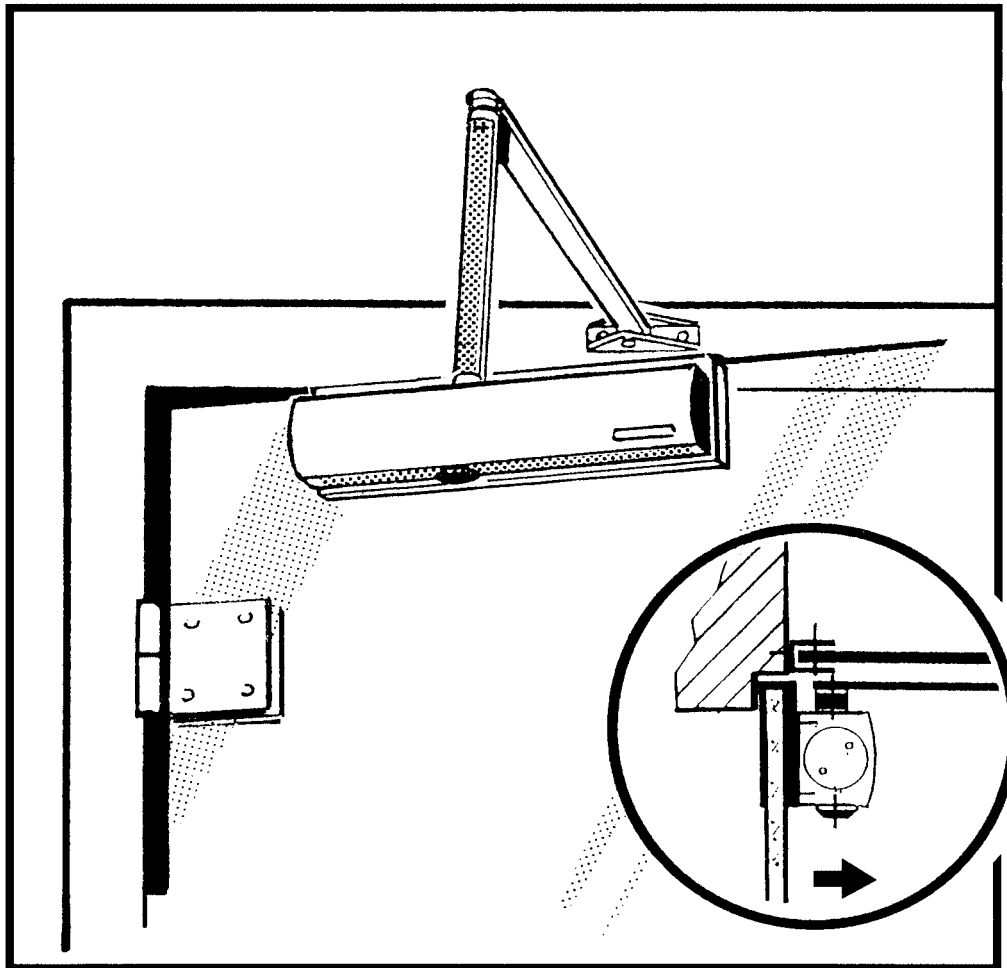

Mounting hinge side/door mount
with clamp plate for glass doors

Door width to 1400 mm

Size 1 - 6 to EN 1154

TS 4000

silver	27835
dark bronze	27836

Arm

silver	09464
dark bronze	09465

Clamp plate for glass doors