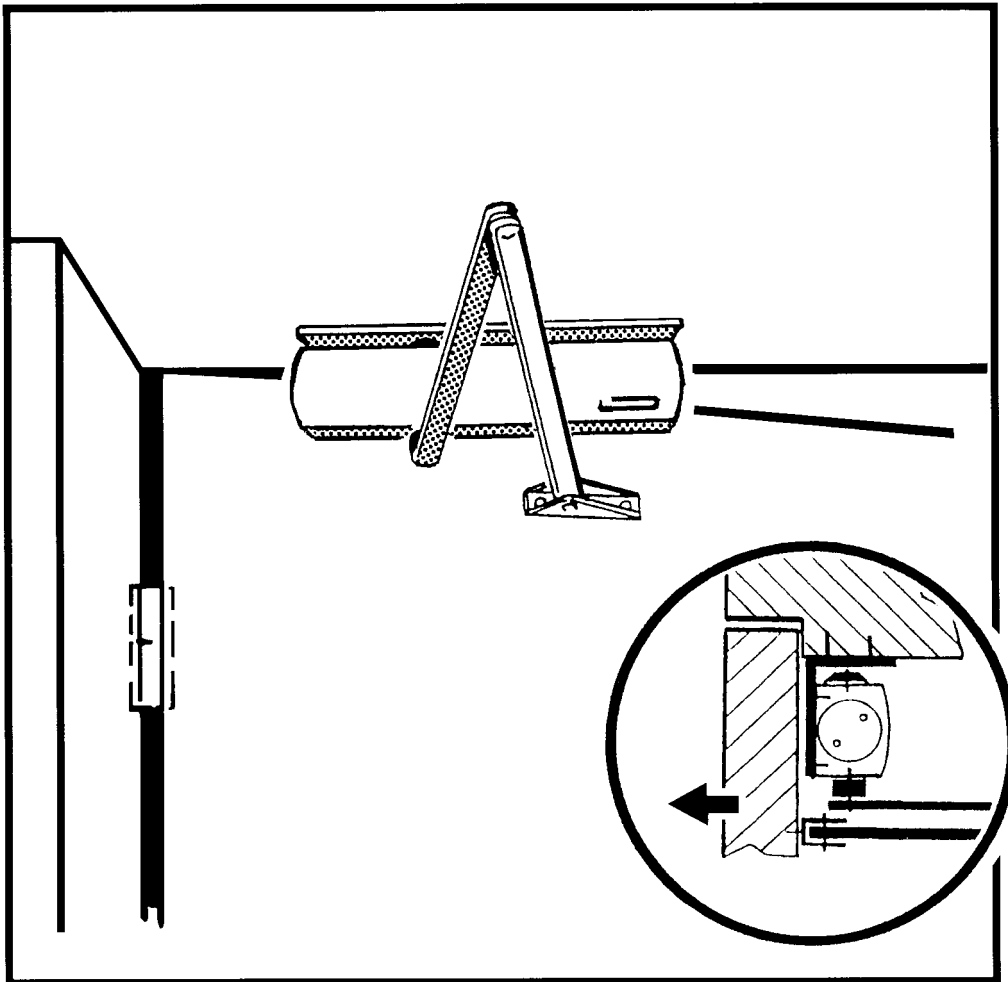

Parallel arm bracket

silver	53318
dark bronze	53319

GEZE TS 4000

Mounting opposite hinge side/frame mount
with soffit bracket

Door width to 1400 mm

Size 1 - 6 to EN 1154

TS 4000

silver 27835
dark bronze 27836

Arm

silver 09464
dark bronze 09465

Soffit bracket

silver 49240
dark bronze 52352

GEZE TS 4000

Mounting hinge side/door mount
with drop plate for arch door

Door width to 1400 mm

Size 1 - 6 to EN 1154