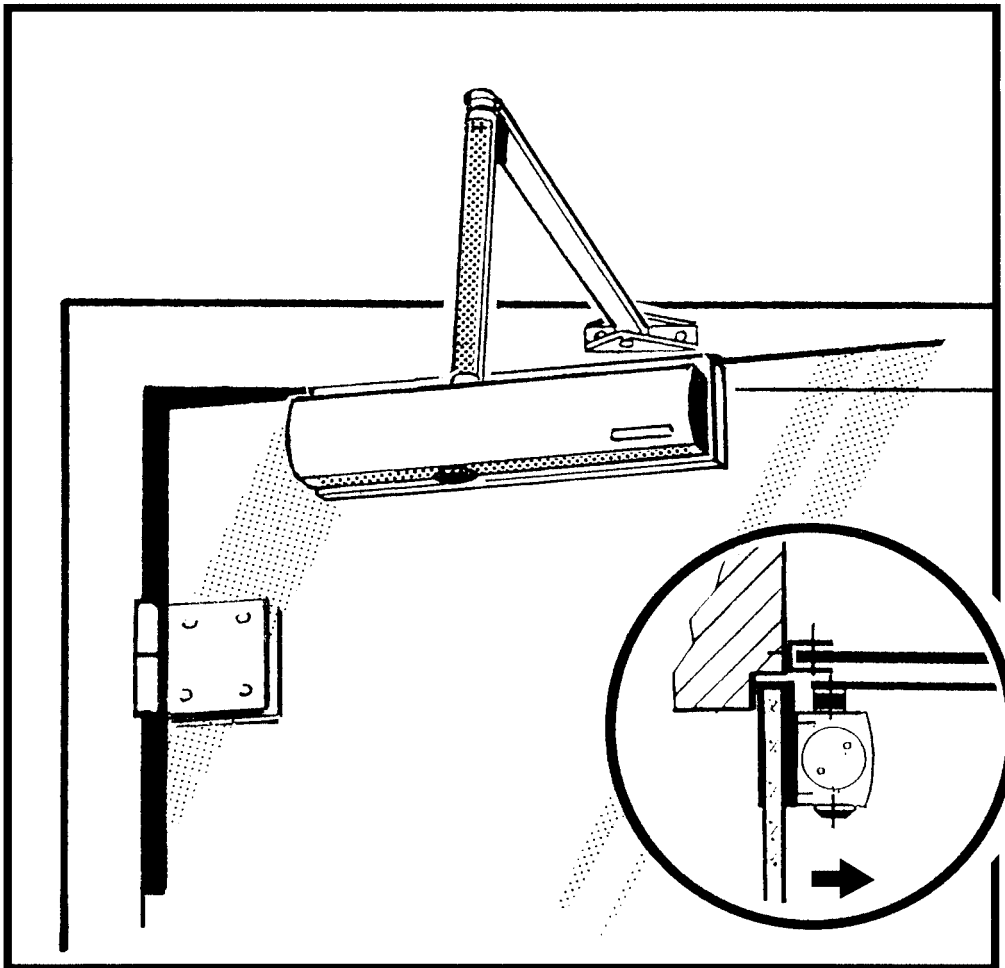

GEZE TS 4000

Mounting hinge side/door mount
with clamp plate for glass doors

Door width to 1400 mm

Size 1 - 6 to EN 1154

TS 4000

silver	27835
dark bronze	27836

Arm

silver	09464
dark bronze	09465

Clamp plate for glass doors

silver	57126
dark bronze	57127