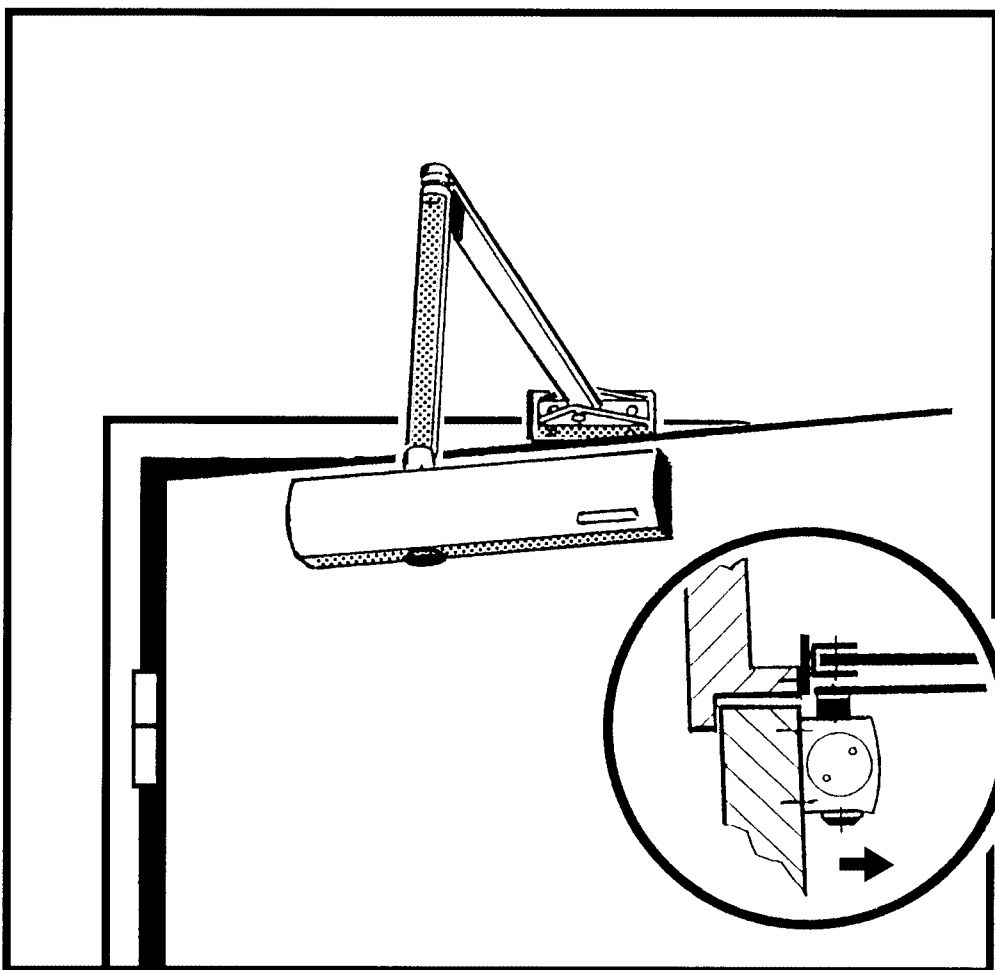

### Guide rail with arm

silver	07565
dark bronze	07566
white RAL 9016	07567
RAL-Colours	-

**GEZE TS 4000**

Mounting hinge side/door mount  
with architrave bracket

Door width to 1400 mm

Size 1 - 6 to EN 1154