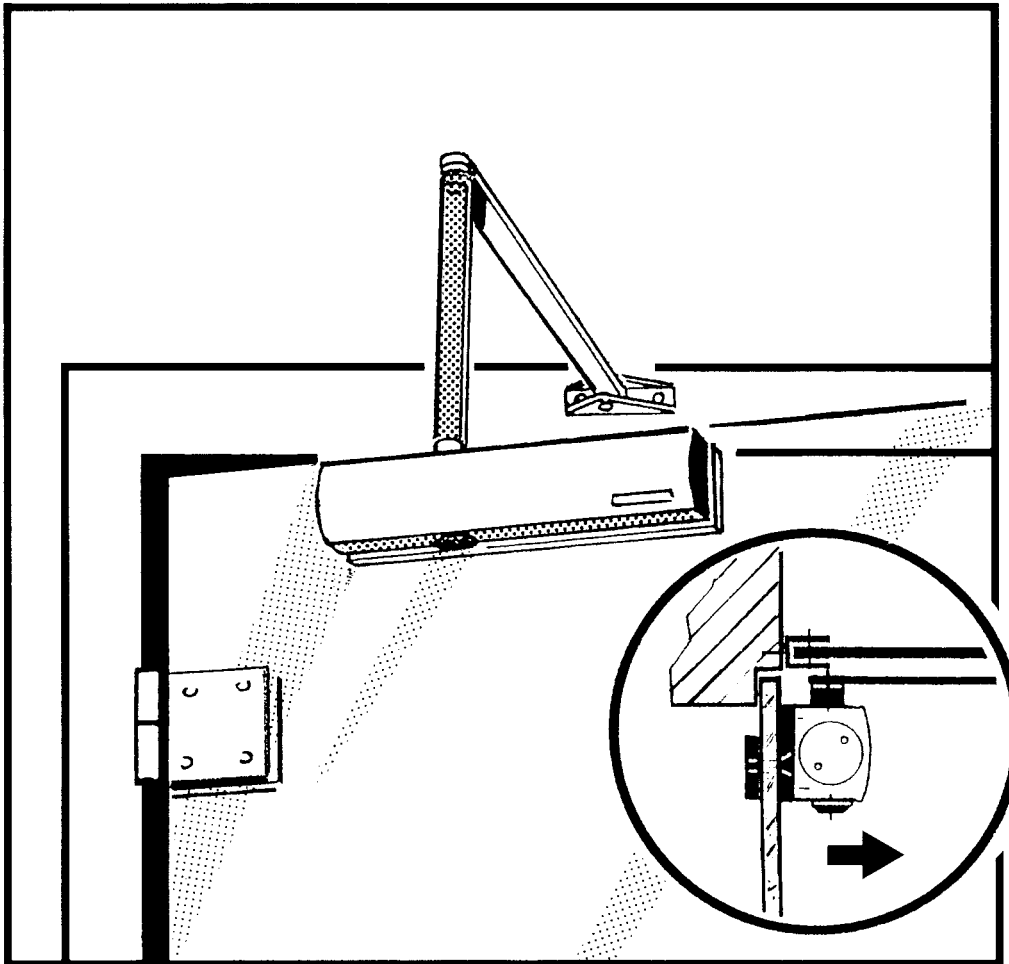

GEZE TS 4000

Mounting hinge side/door mount
with glass door mounting plate

Door width to 1400 mm

Size 1 - 6 to EN 1154

TS 4000

TS 4000

silver	27835
dark bronze	27836
white RAL 9010	31229
white RAL 9016	27837
RAL-Colours	-

Arm

silver	09464
dark bronze	09465
white RAL 9010	31231
white RAL 9016	09466
RAL-Colours	-

Mounting plate for glass doors

silver	07923
dark bronze	07924
white RAL 9010	31228
white RAL 9016	07925
RAL-Colours	-