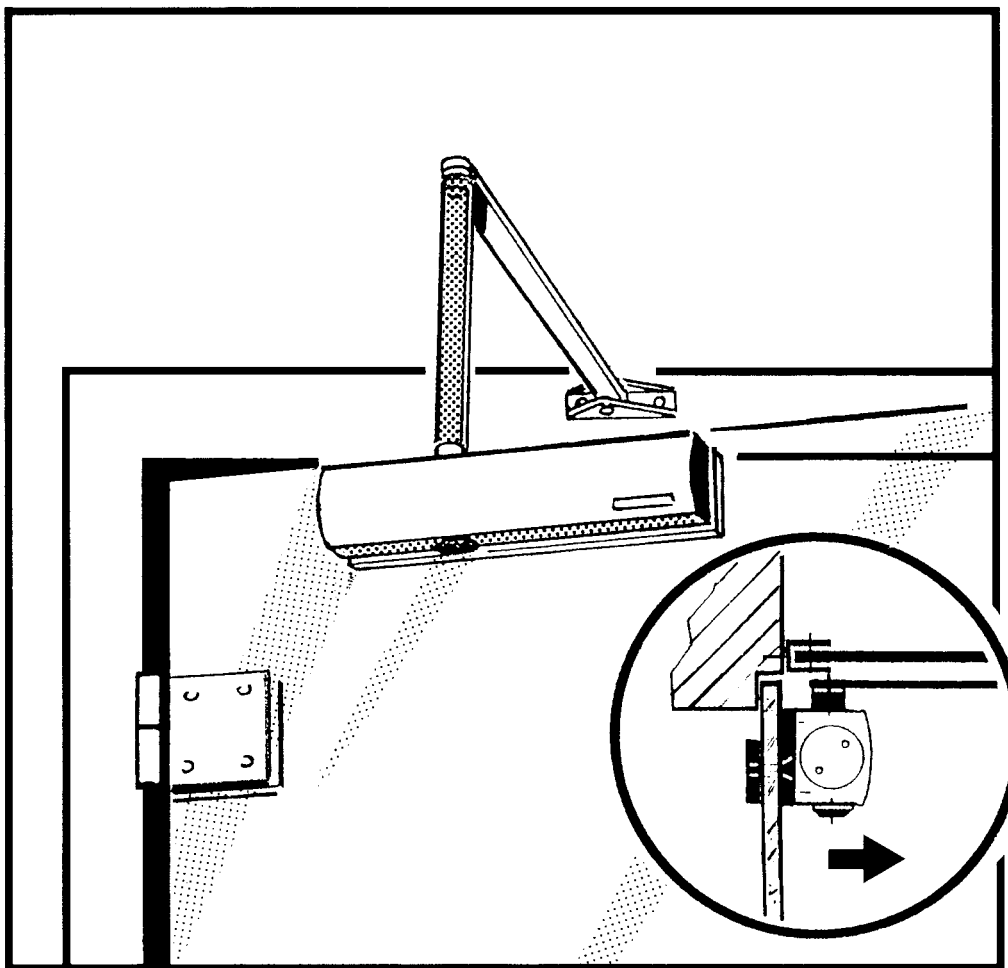

## GEZE TS 4000

Mounting hinge side/door mount  
with glass door mounting plate

Door width to 1400 mm

Size 1 - 6 to EN 1154